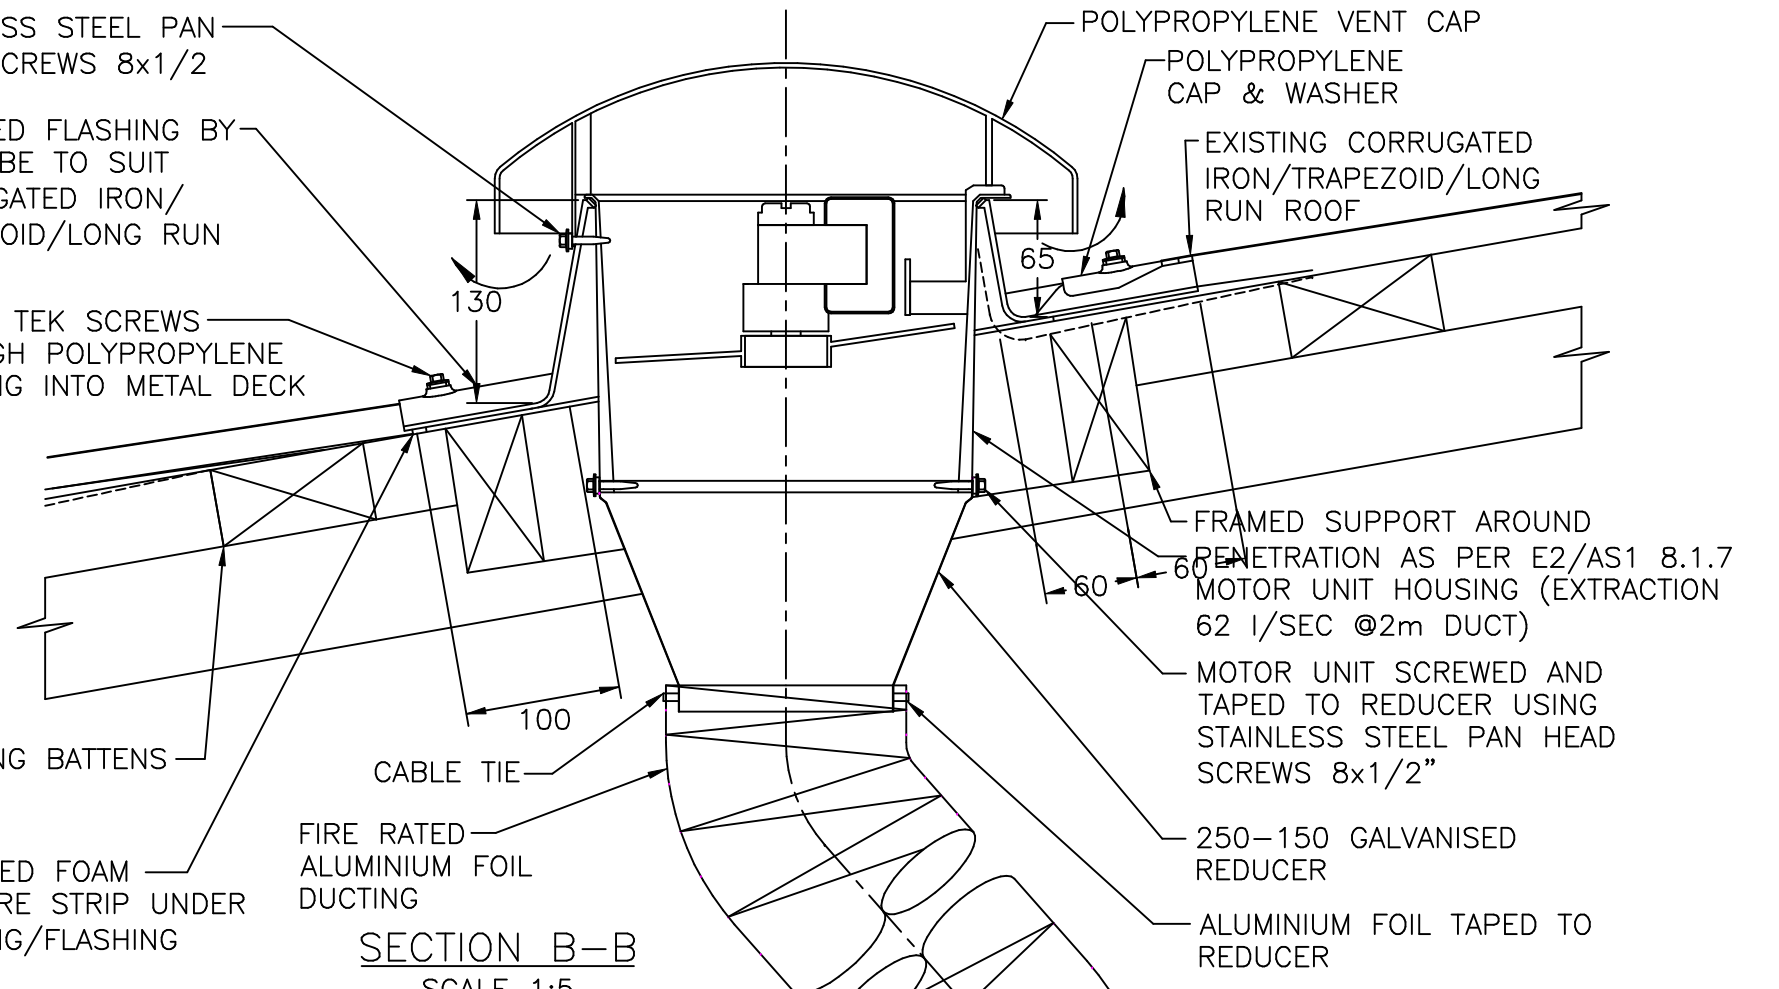

STAINLESS STEEL PAN HEAD SCREWS 8x1/2

PROFLED FLASHING BY SOLATUBE TO SUIT CORRUGATED IRON/TRAPEZOID/LONG RUN ROOF

NO. 12 TEK SCREWS THROUGH POLYPROPYLENE FLASHING INTO METAL DECK

HOMETECH
HEALTHY HOME SOLUTIONS
PHONE: 0800 466-383
WEB: www.solatube.co.nz

SOLATUBE.
Innovation in Daylighting™
Copyright
Trademarks and Patents registered.
Authorised Distributor
HomeTech Limited: New Zealand.

VS3004 150ø MECHANICAL VENTILATION
INSTALLATION FOR CORRUGATED IRON/LONG RUN ROOF - 52l/s @ 2m DUCT
INSTALLATION: INSTALLED BY A LICENCED HOMETECH INSTALLER AS PER THE SOLATUBE AUSTRALIA MANUFACTURING SPECIFICATION © 2005 HomeTech Ltd

DRAWN	PCR	REVISION	D
DATE	20/10/05	SCALE	1:5,1:10,NTS
APPROVED	PN	DWG NO.	VS3004-C
DATE	20/10/05		