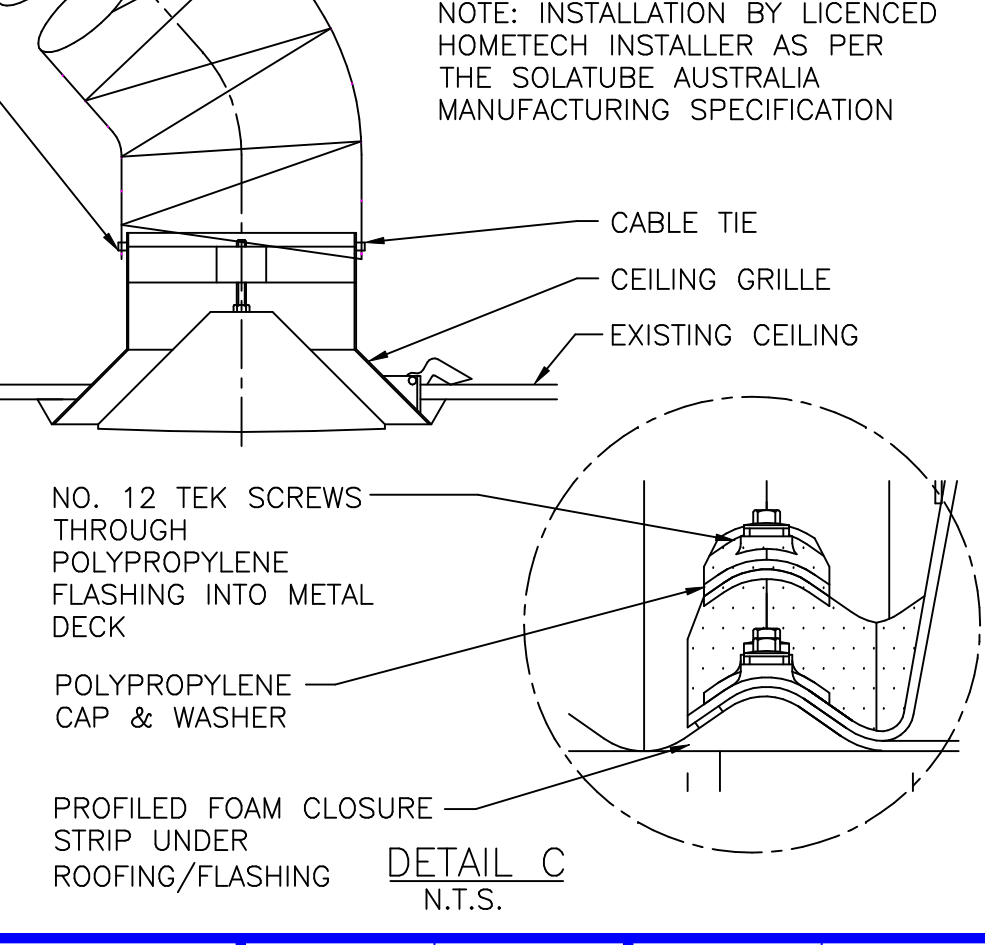

STAINLESS STEEL PAN HEAD SCREWS 8x1/2

PROFLED FLASHING BY SOLATUBE TO SUIT CORRUGATED IRON/TRAPEZOID/LONG RUN ROOF

NO. 12 TEK SCREWS THROUGH POLYPROPYLENE FLASHING INTO METAL DECK

HOMETECH
HEALTHY HOME SOLUTIONS
PHONE: 0800 466-383
WEB: www.solatube.co.nz

DRAWN	PCR	REVISION	D
DATE	20/10/05	SCALE	1:5,1:10,NTS
APPROVED	PN	DWG NO.	VS3004-C
DATE	20/10/05		