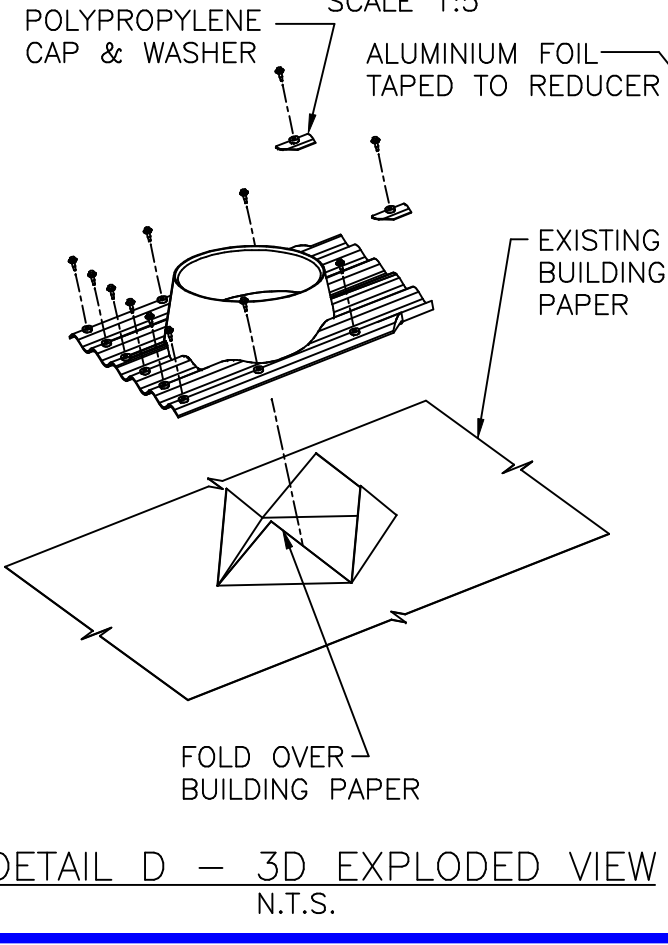

STAINLESS STEEL PAN HEAD SCREWS 8x1/2

PROFLED FLASHING BY SOLATUBE TO SUIT CORRUGATED IRON/TRAPEZOID/LONG RUN ROOF

NO. 12 TEK SCREWS THROUGH POLYPROPYLENE FLASHING INTO METAL DECK

HOMETECH
HEALTHY HOME SOLUTIONS
PHONE: 0800 466-383
WEB: www.solatube.co.nz

DRAWN	PCR	REVISION	D
DATE	20/10/05	SCALE	1:5,1:10,NTS
APPROVED	PN	DWG NO.	VS3004-C
DATE	20/10/05		