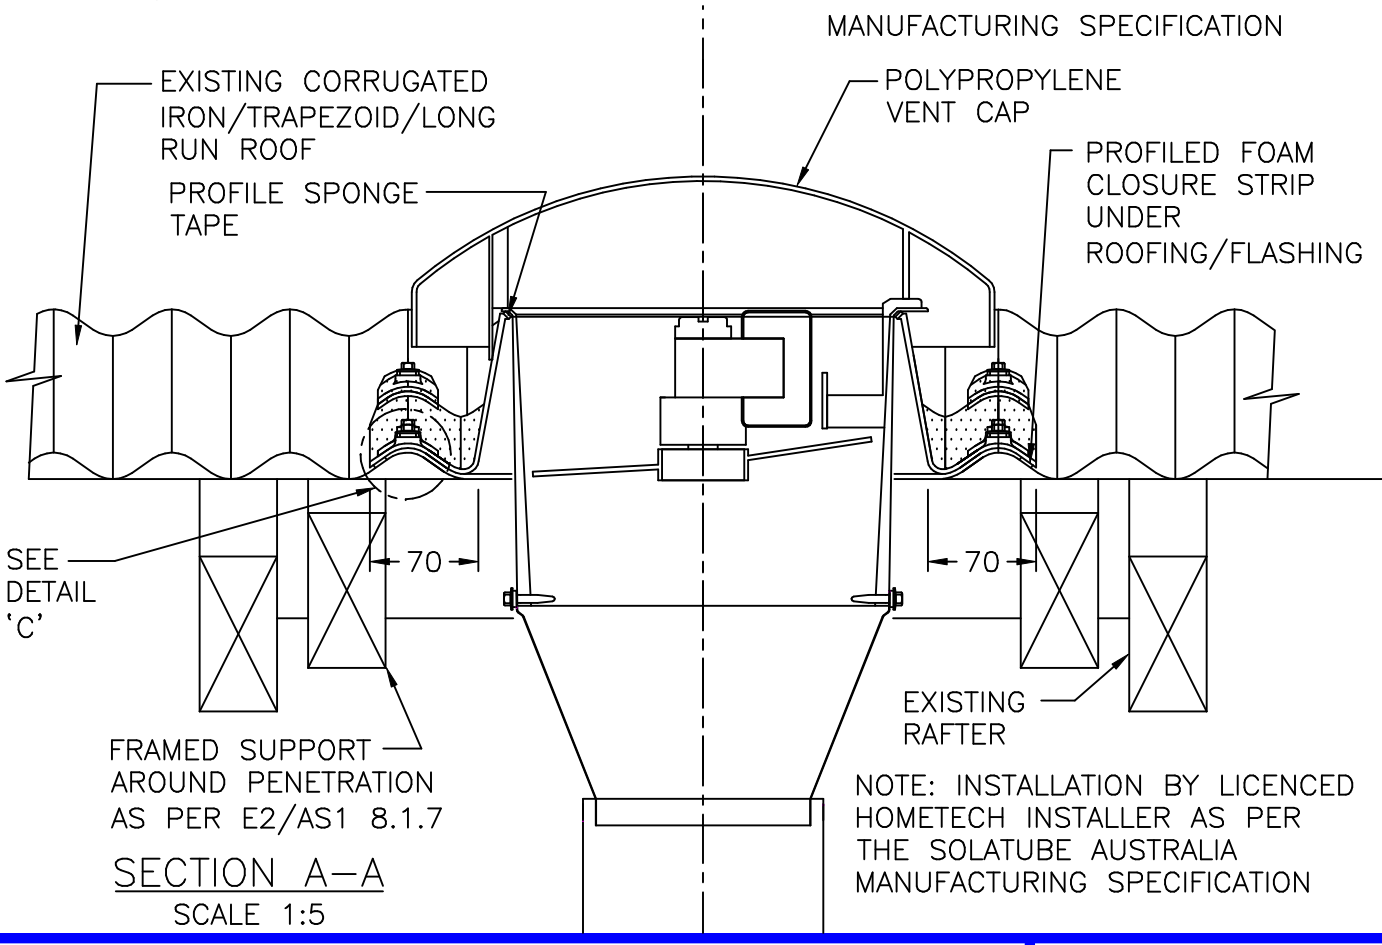

STAINLESS STEEL PAN HEAD SCREWS 8x1/2

PROFLED FLASHING BY SOLATUBE TO SUIT CORRUGATED IRON/TRAPEZOID/LONG RUN ROOF

NO. 12 TEK SCREWS THROUGH POLYPROPYLENE FLASHING INTO METAL DECK

HOMETECH
HEALTHY HOME SOLUTIONS
PHONE: 0800 466-383
WEB: www.solatube.co.nz

SOLATUBE.
Innovation in Daylighting™
Copyright
Trademarks and Patents registered.
Authorised Distributor
HomeTech Limited: New Zealand.

VS3004 150ø MECHANICAL VENTILATION
INSTALLATION FOR CORRUGATED IRON/LONG RUN ROOF - 52l/s @ 2m DUCT
INSTALLATION: INSTALLED BY A LICENCED HOMETECH INSTALLER AS PER THE SOLATUBE AUSTRALIA MANUFACTURING SPECIFICATION © 2005 HomeTech Ltd

DRAWN	PCR	REVISION	D
DATE	20/10/05	SCALE	1:5,1:10,NTS
APPROVED	PN	DWG NO.	VS3004-C
DATE	20/10/05		