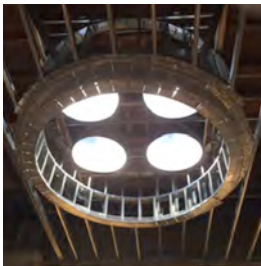

We celebrate the commercial designers and architects worldwide who regularly integrate Solatube Daylighting Systems to create beautiful lighting design and ingenious architectural elements. Enjoy the latest collections of their unique installations, get design ideas and gain inspiration for your next project.