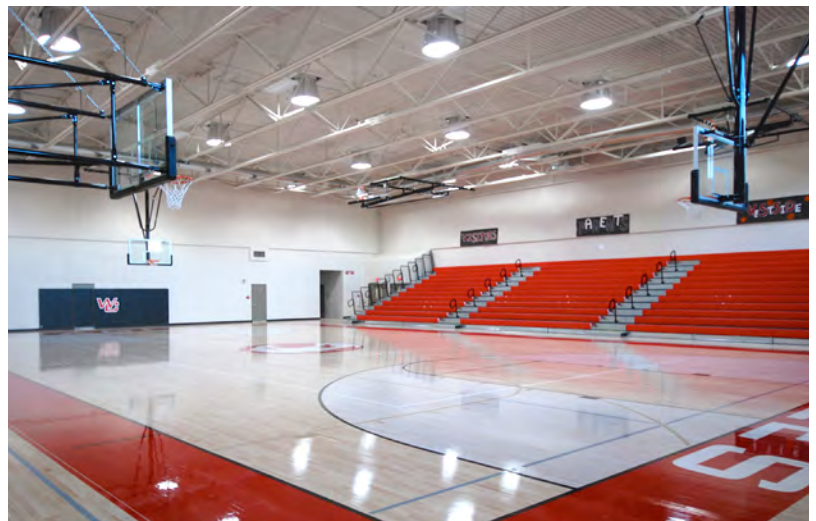

Arena

Throw light a long way
with huge tubes to pick
up the action.

Shandong University Gymnasium // Jinan, China

Westside Christian High School // Tigard, OR
Architect: Dull Olsen Weekes - IBI Group Architects, Inc.