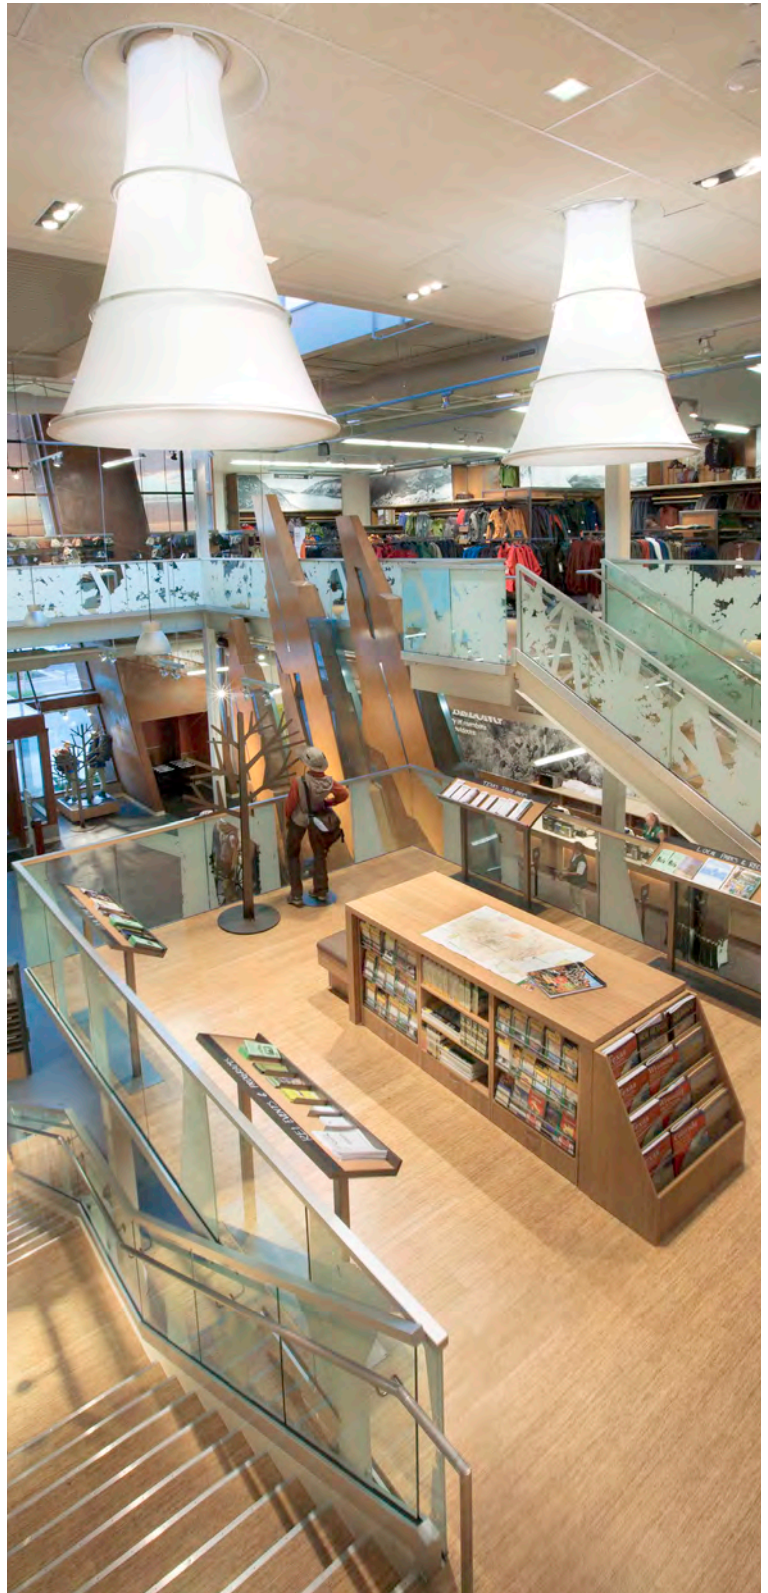

Bell's Brewery // Comstock, MI // Architect: Bryce & Associates

Colour Rendition

Make colours appear as they should for an accurate palette.

Merchandising

Enhance the shopping experience with natural light.