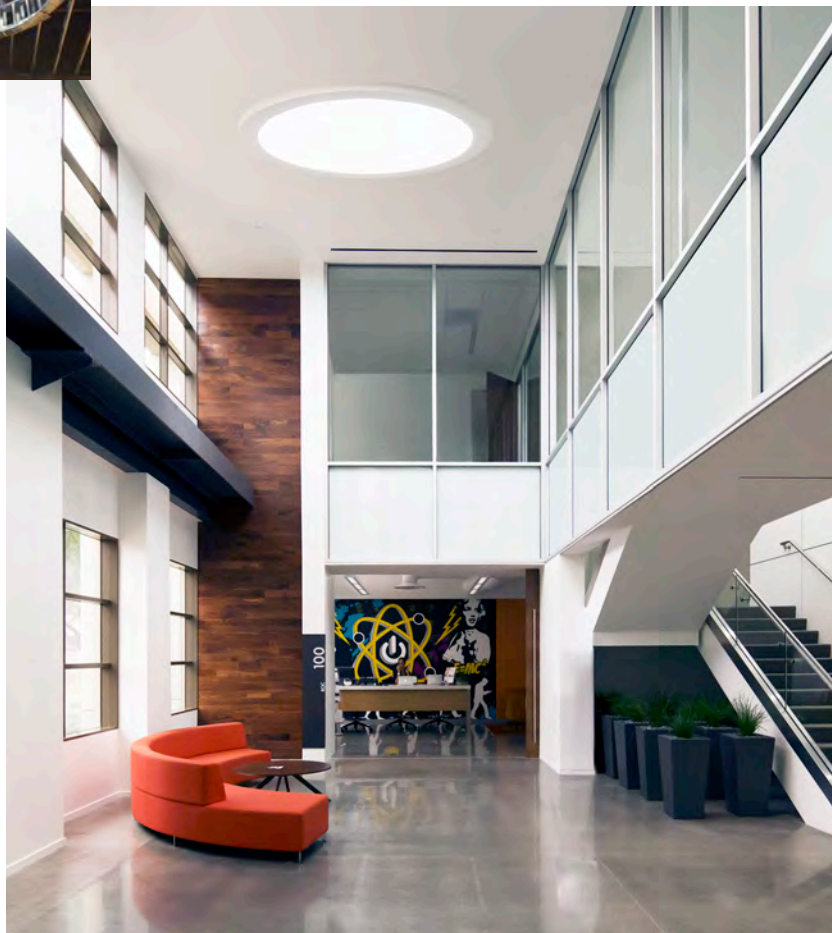

The Vine: City // Irvine, CA // Architect: LPA Design Studios