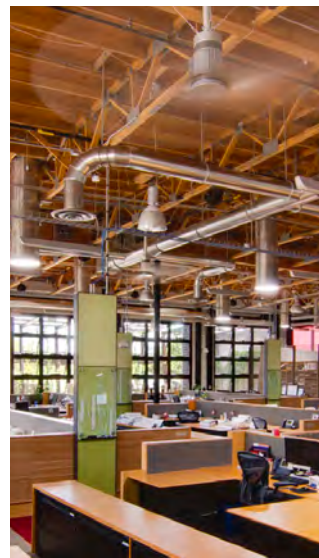

Underground
Parking Structure

Productivity

Help everyone
get more done
by shedding more
natural light
on their work.

DPR Construction // Phoenix, AZ // Architect: SmithGroup

FDNY EMS Station #39 // Brooklyn, NJ // Architect: Romette Riley Architects