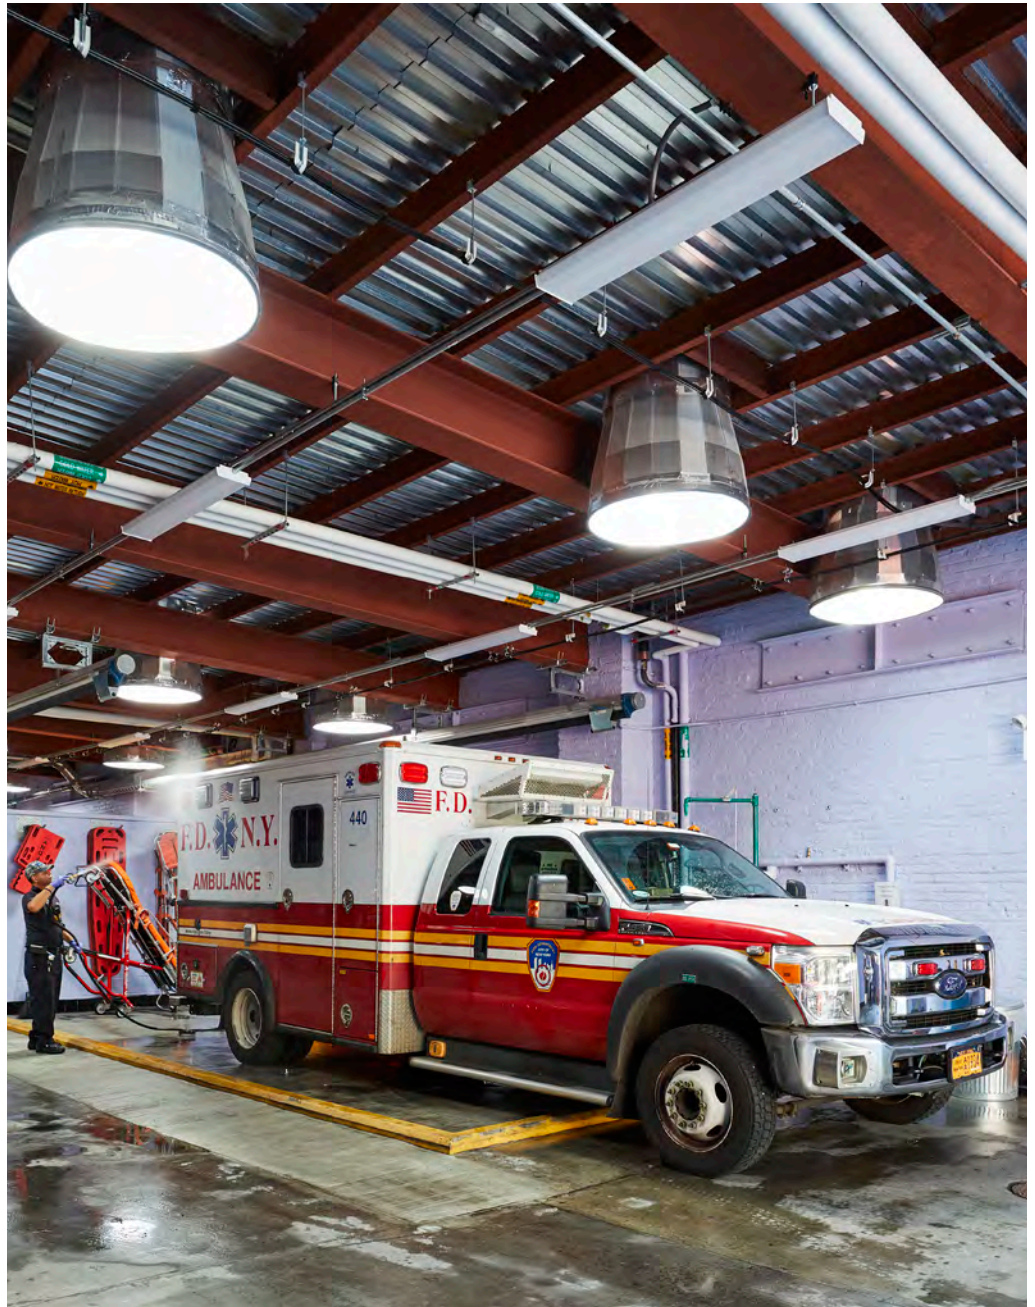

FDNY EMS Station #39 // Brooklyn, NJ // Architect: Romette Riley Architects