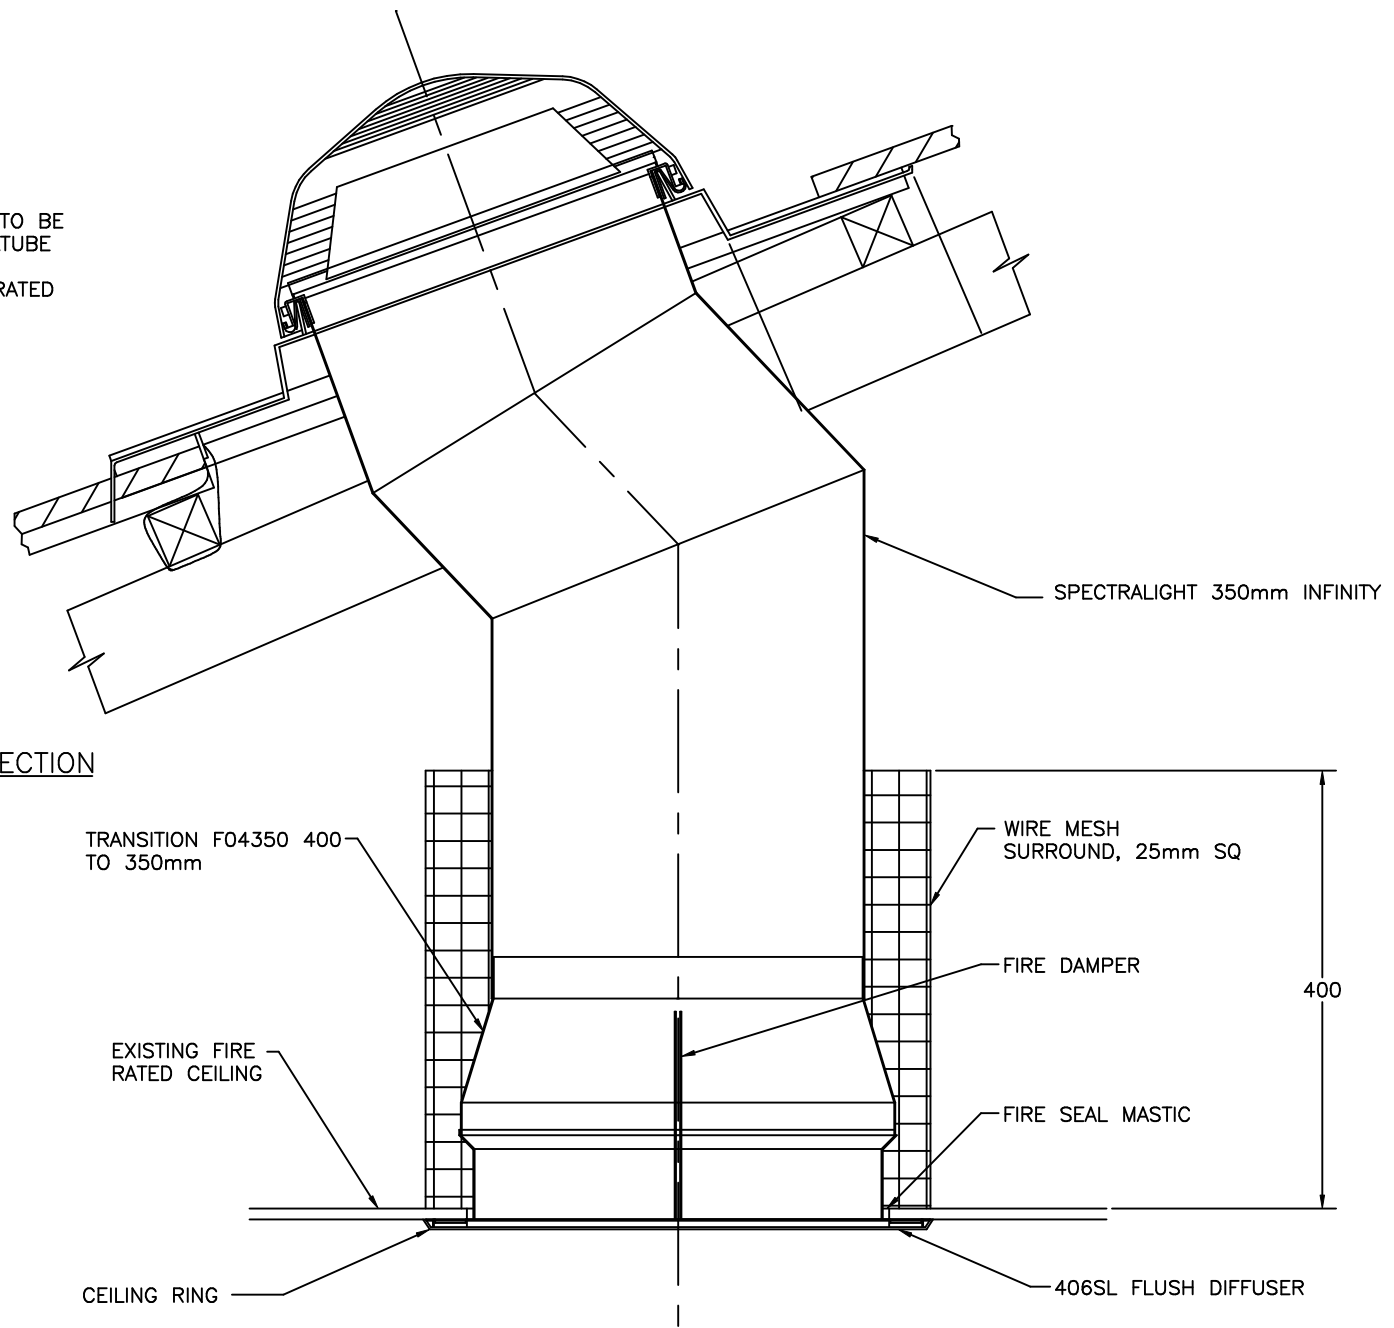

**APPLICATIONS**

THIS DAMPER IS DESIGNED TO BE USED WHEN FITTING A SOLATUBE 290DS DAYLIGHTING SYSTEM THROUGH A 1 HOUR FIRE RATED CEILING.

TYPICAL CROSS-SECTION  
SCALE 1:5

TRANSITION F04350 400 TO 350mm

EXISTING FIRE RATED CEILING

DRAWN	PCR	REVISION	E
DATE	22/10/16	SCALE	1:5
APPROVED	PN	DWG NO.	290DSFD4350
DATE	22/10/16		