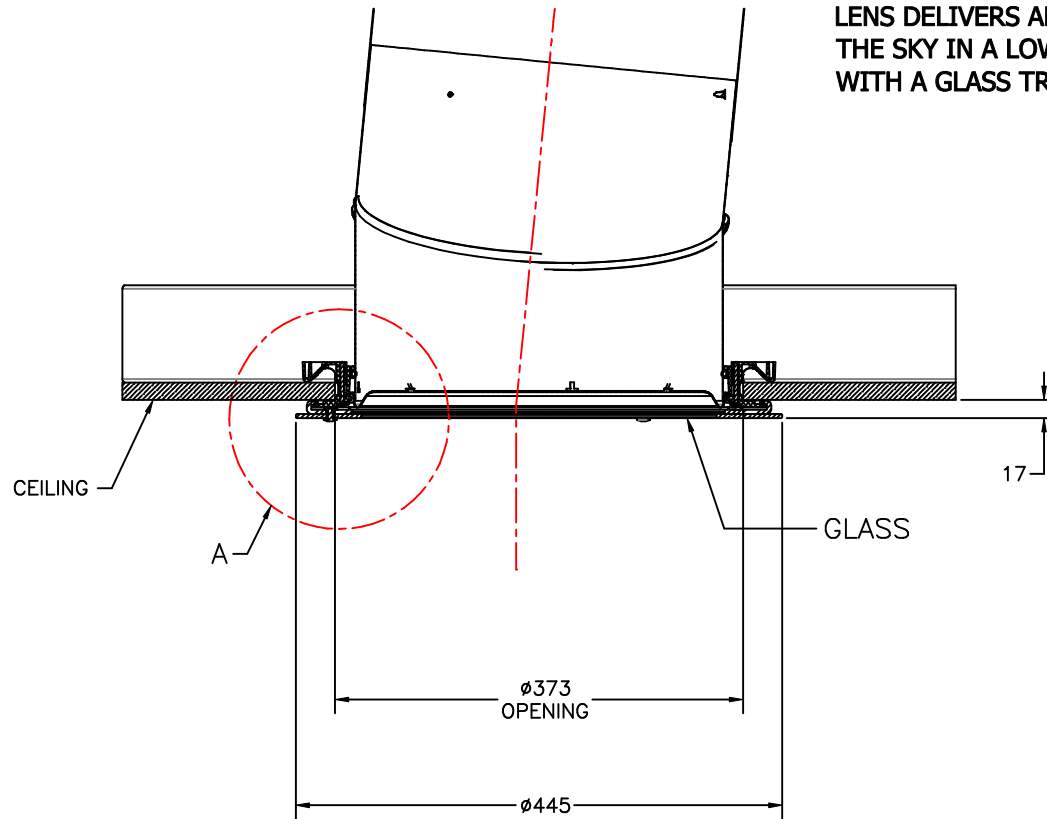

'OPTIVIEW': THE UNIQUE FRESNEL LENS DELIVERS ARTFUL VIEWS OF THE SKY IN A LOW PROFILE DESIGN WITH A GLASS TRIM/SURROUND

3D VIEW
SCALE: NTS

FULL SECTION
SCALE: 1:5

DRAWN	PCR	REVISION	B
DATE	21/10/16	SCALE	1:5, 1:1, NTS
APPROVED	PN	DWG NO.	GD-0V6
DATE	21/10/16		