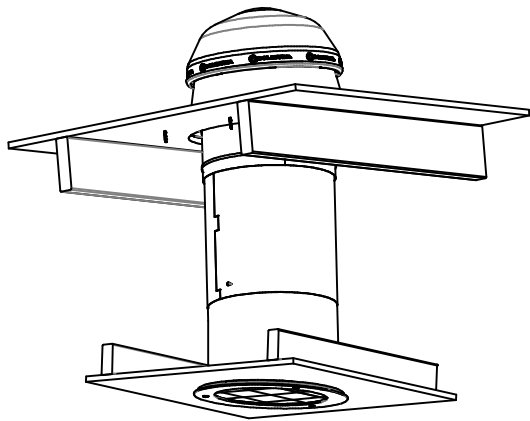

'OPTIVIEW': THE UNIQUE FRESNEL LENS DELIVERS ARTFUL VIEWS OF THE SKY IN A LOW PROFILE DESIGN WITH A GLASS TRIM/SURROUND

3D VIEW
SCALE: NTS

FULL SECTION
SCALE: 1:5

DRAWN	PCR	REVISION	B
DATE	21/10/16	SCALE	1:5, 1:1, NTS
APPROVED	PN	DWG NO.	GD-0V6
DATE	21/10/16		